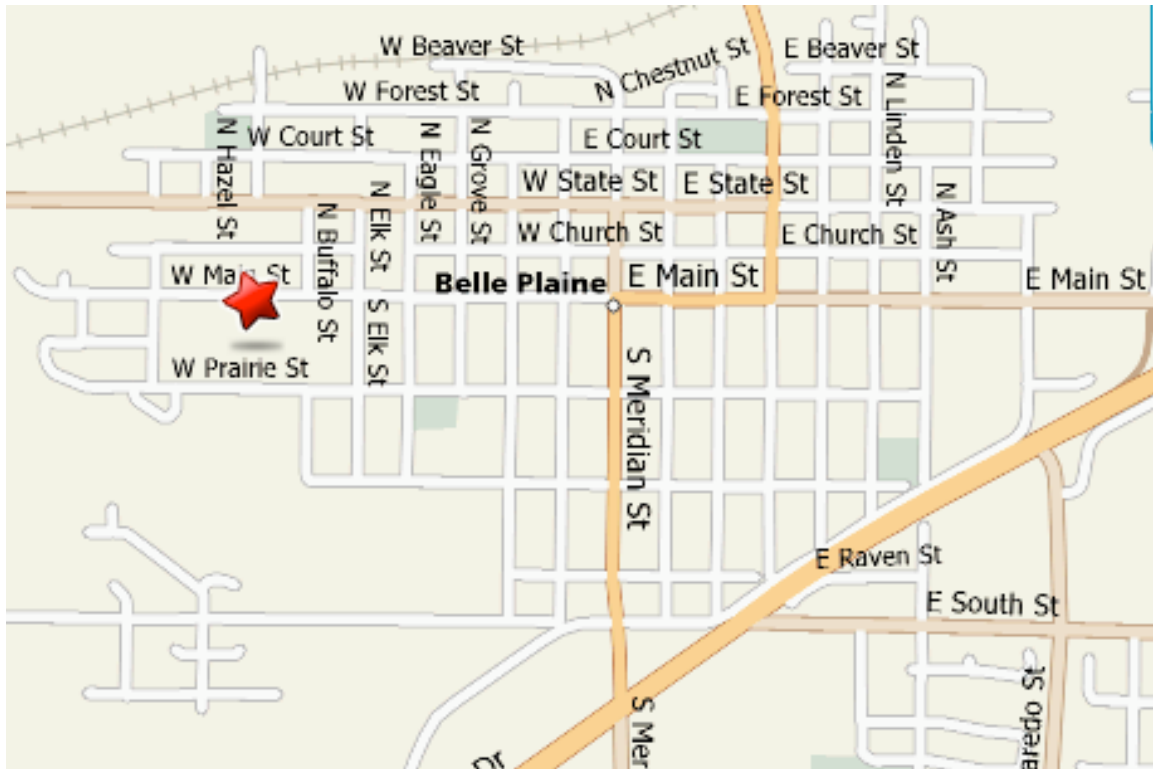

Driving Directions to Kingsway Retirement Living

From the South on 169: Turn Left onto Meridian St (MN 25/CR 3), Turn Left onto West Main St. (a four way stop) Kingsway is located approximately 6 blocks on the left.

From the North on 169: Turn Right onto Meridian St (MN 25/CR 3), Turn Left onto West Main St. (a four way stop) Kingsway is located approximately 6 blocks on the left.

Hwy 169 ↗